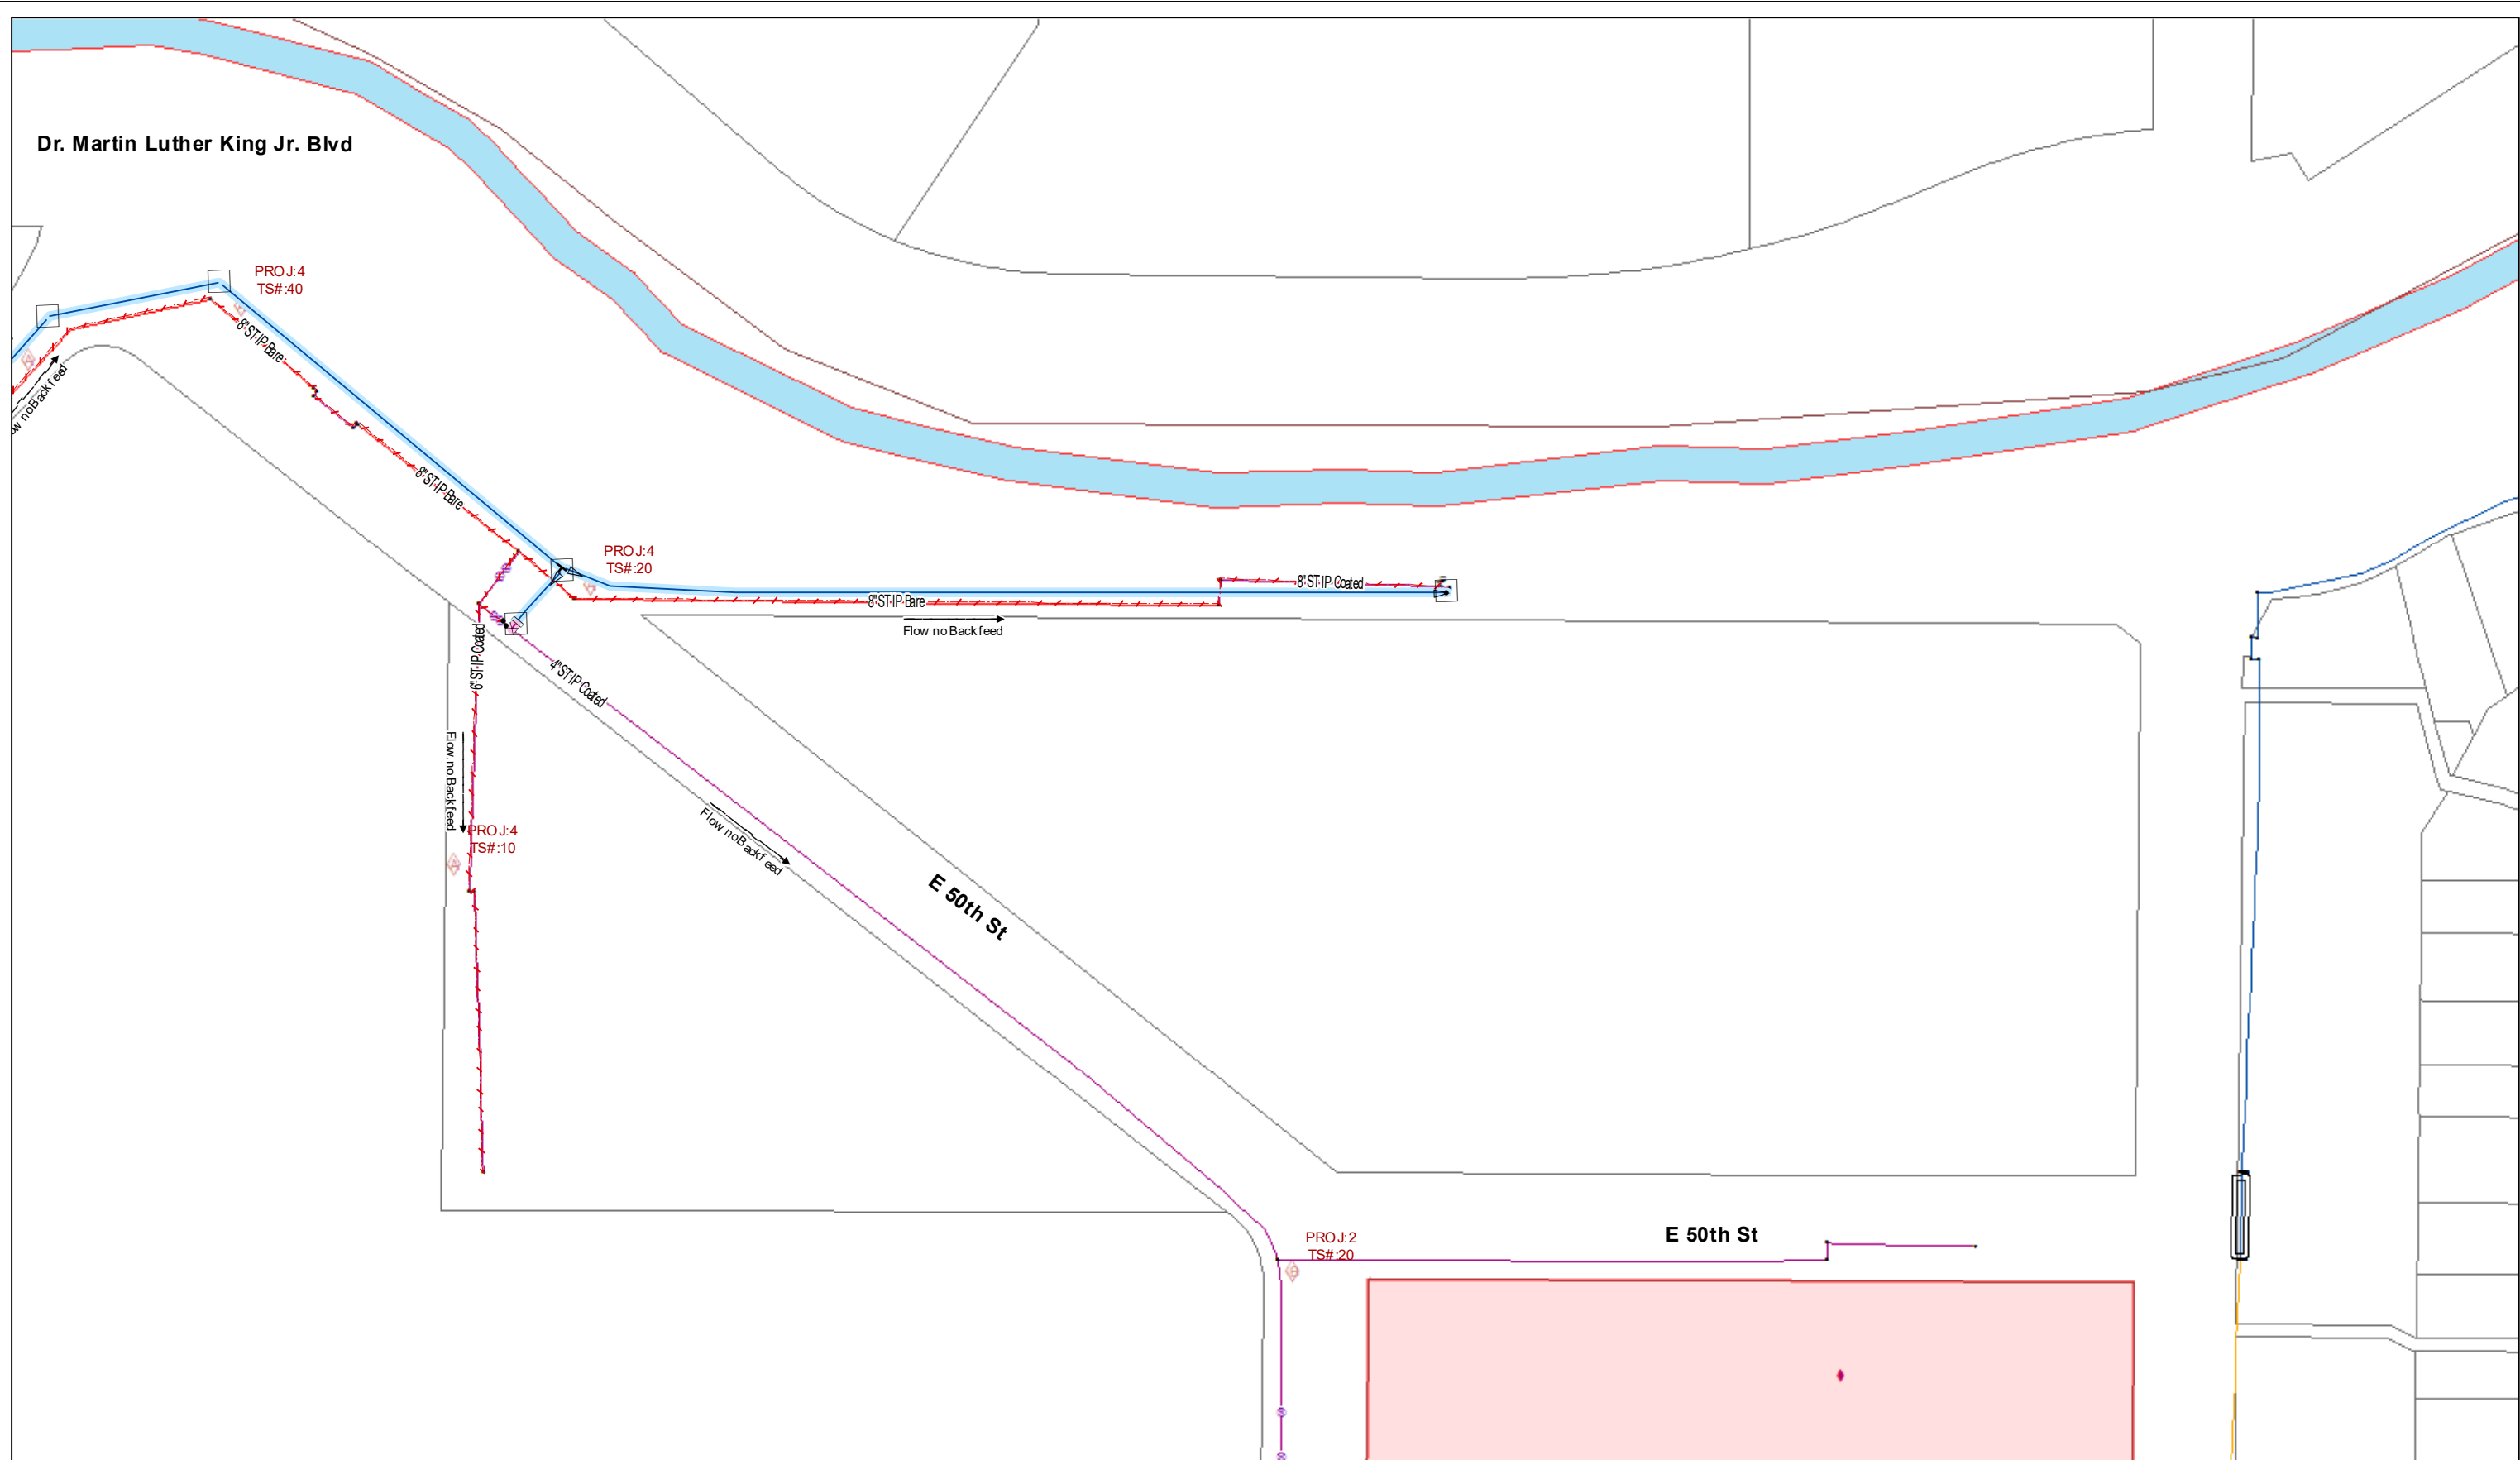

Job Description: KC Route 11 Strategic Header Phase C

Maximo Work Order: 21514402  
 Project #: 803986

**Job Description: KC Route 11 Strategic Header Phase C**

**Maximo Work Order: 21514402**  
**Project #: 803986**

**PAGE 3 OF 7**

**Job Description: KC Route 11 Strategic Header Phase C**

**Maximo Work Order: 21514402**  
**Project #: 803986**

**Job Description: KC Route 11 Strategic Header Phase C**

**Maximo Work Order: 21514402**  
**Project #: 803986**

**Job Description: KC Route 11 Strategic Header Phase C**

**Maximo Work Order: 21514402**  
**Project #: 803986**

**Job Description: KC Route 11 Strategic Header Phase C**

**Maximo Work Order: 21514402**  
**Project #: 803986**