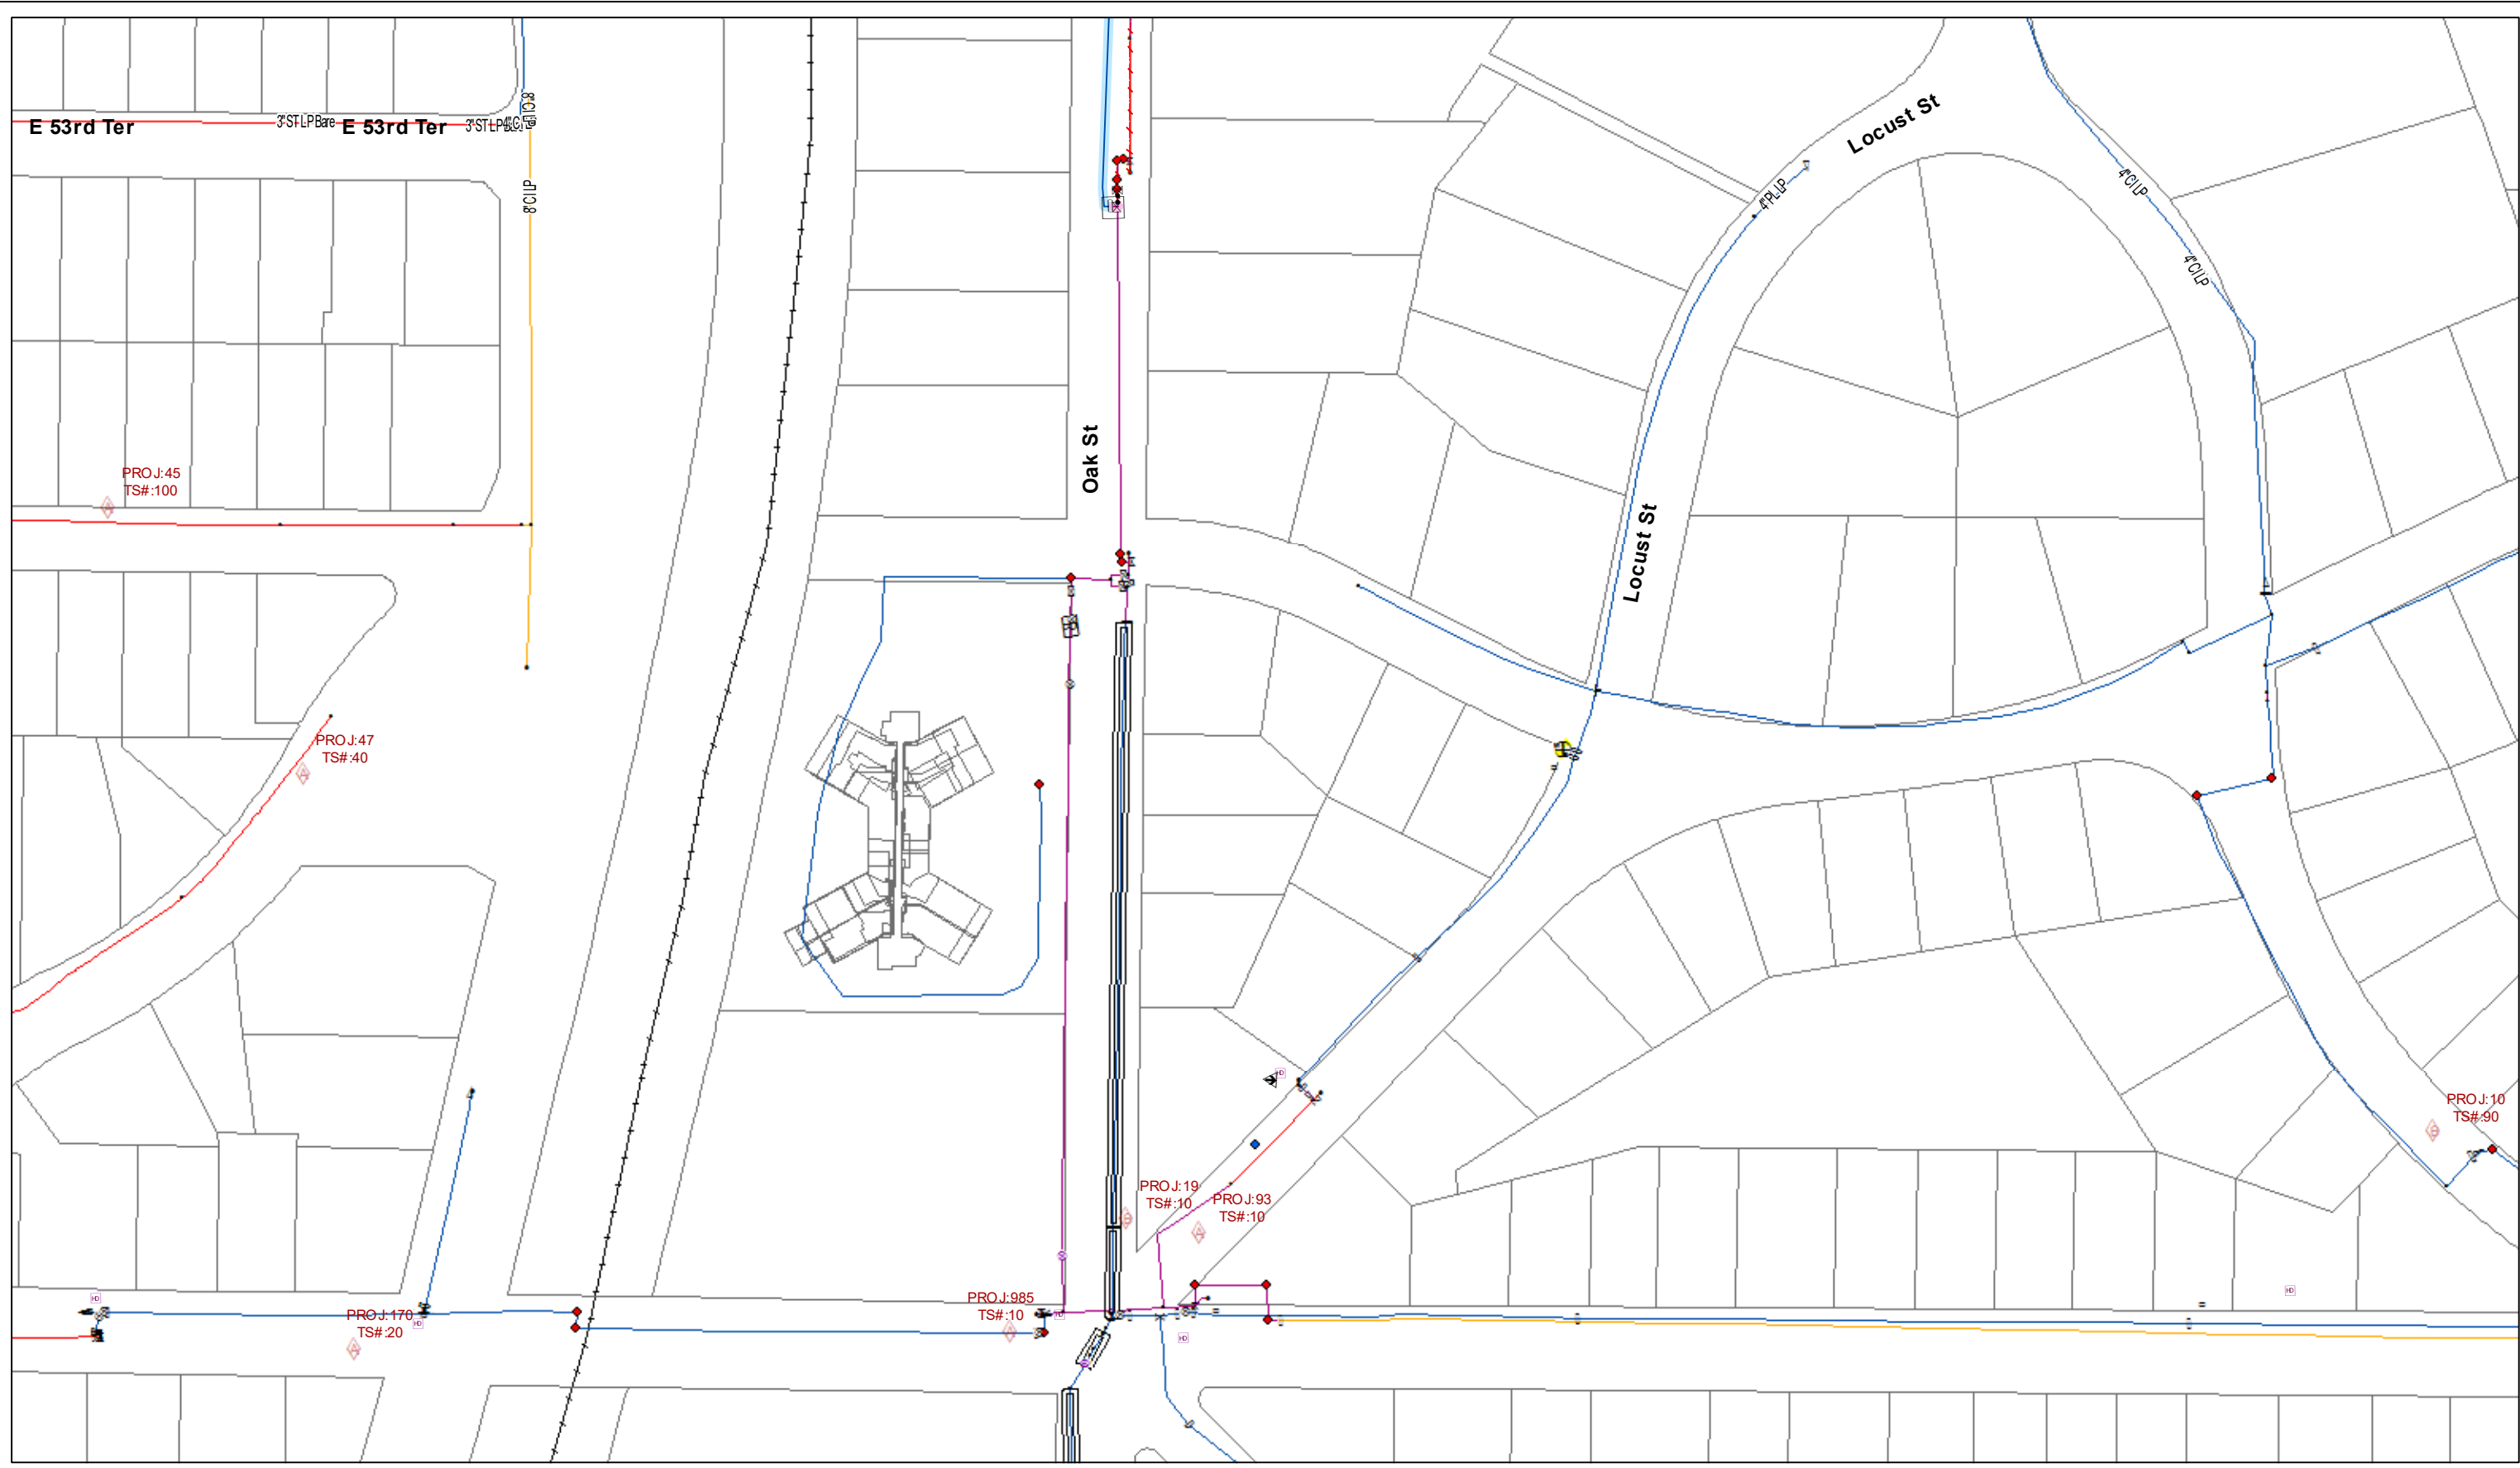

Job Description: KC Route 11 Strategic Header Phase C

Maximo Work Order: 21514402  
 Project #: 803986

**Job Description: KC Route 11 Strategic Header Phase C**

**Maximo Work Order: 21514402**  
**Project #: 803986**

**PAGE 3 OF 7**

**Job Description: KC Route 11 Strategic Header Phase C**

**Maximo Work Order: 21514402**  
**Project #: 803986**

**Job Description: KC Route 11 Strategic Header Phase C**

**Maximo Work Order: 21514402**  
**Project #: 803986**

**Job Description: KC Route 11 Strategic Header Phase C**

**Maximo Work Order: 21514402**  
**Project #: 803986**

**Job Description: KC Route 11 Strategic Header Phase C**

**Maximo Work Order: 21514402**  
**Project #: 803986**