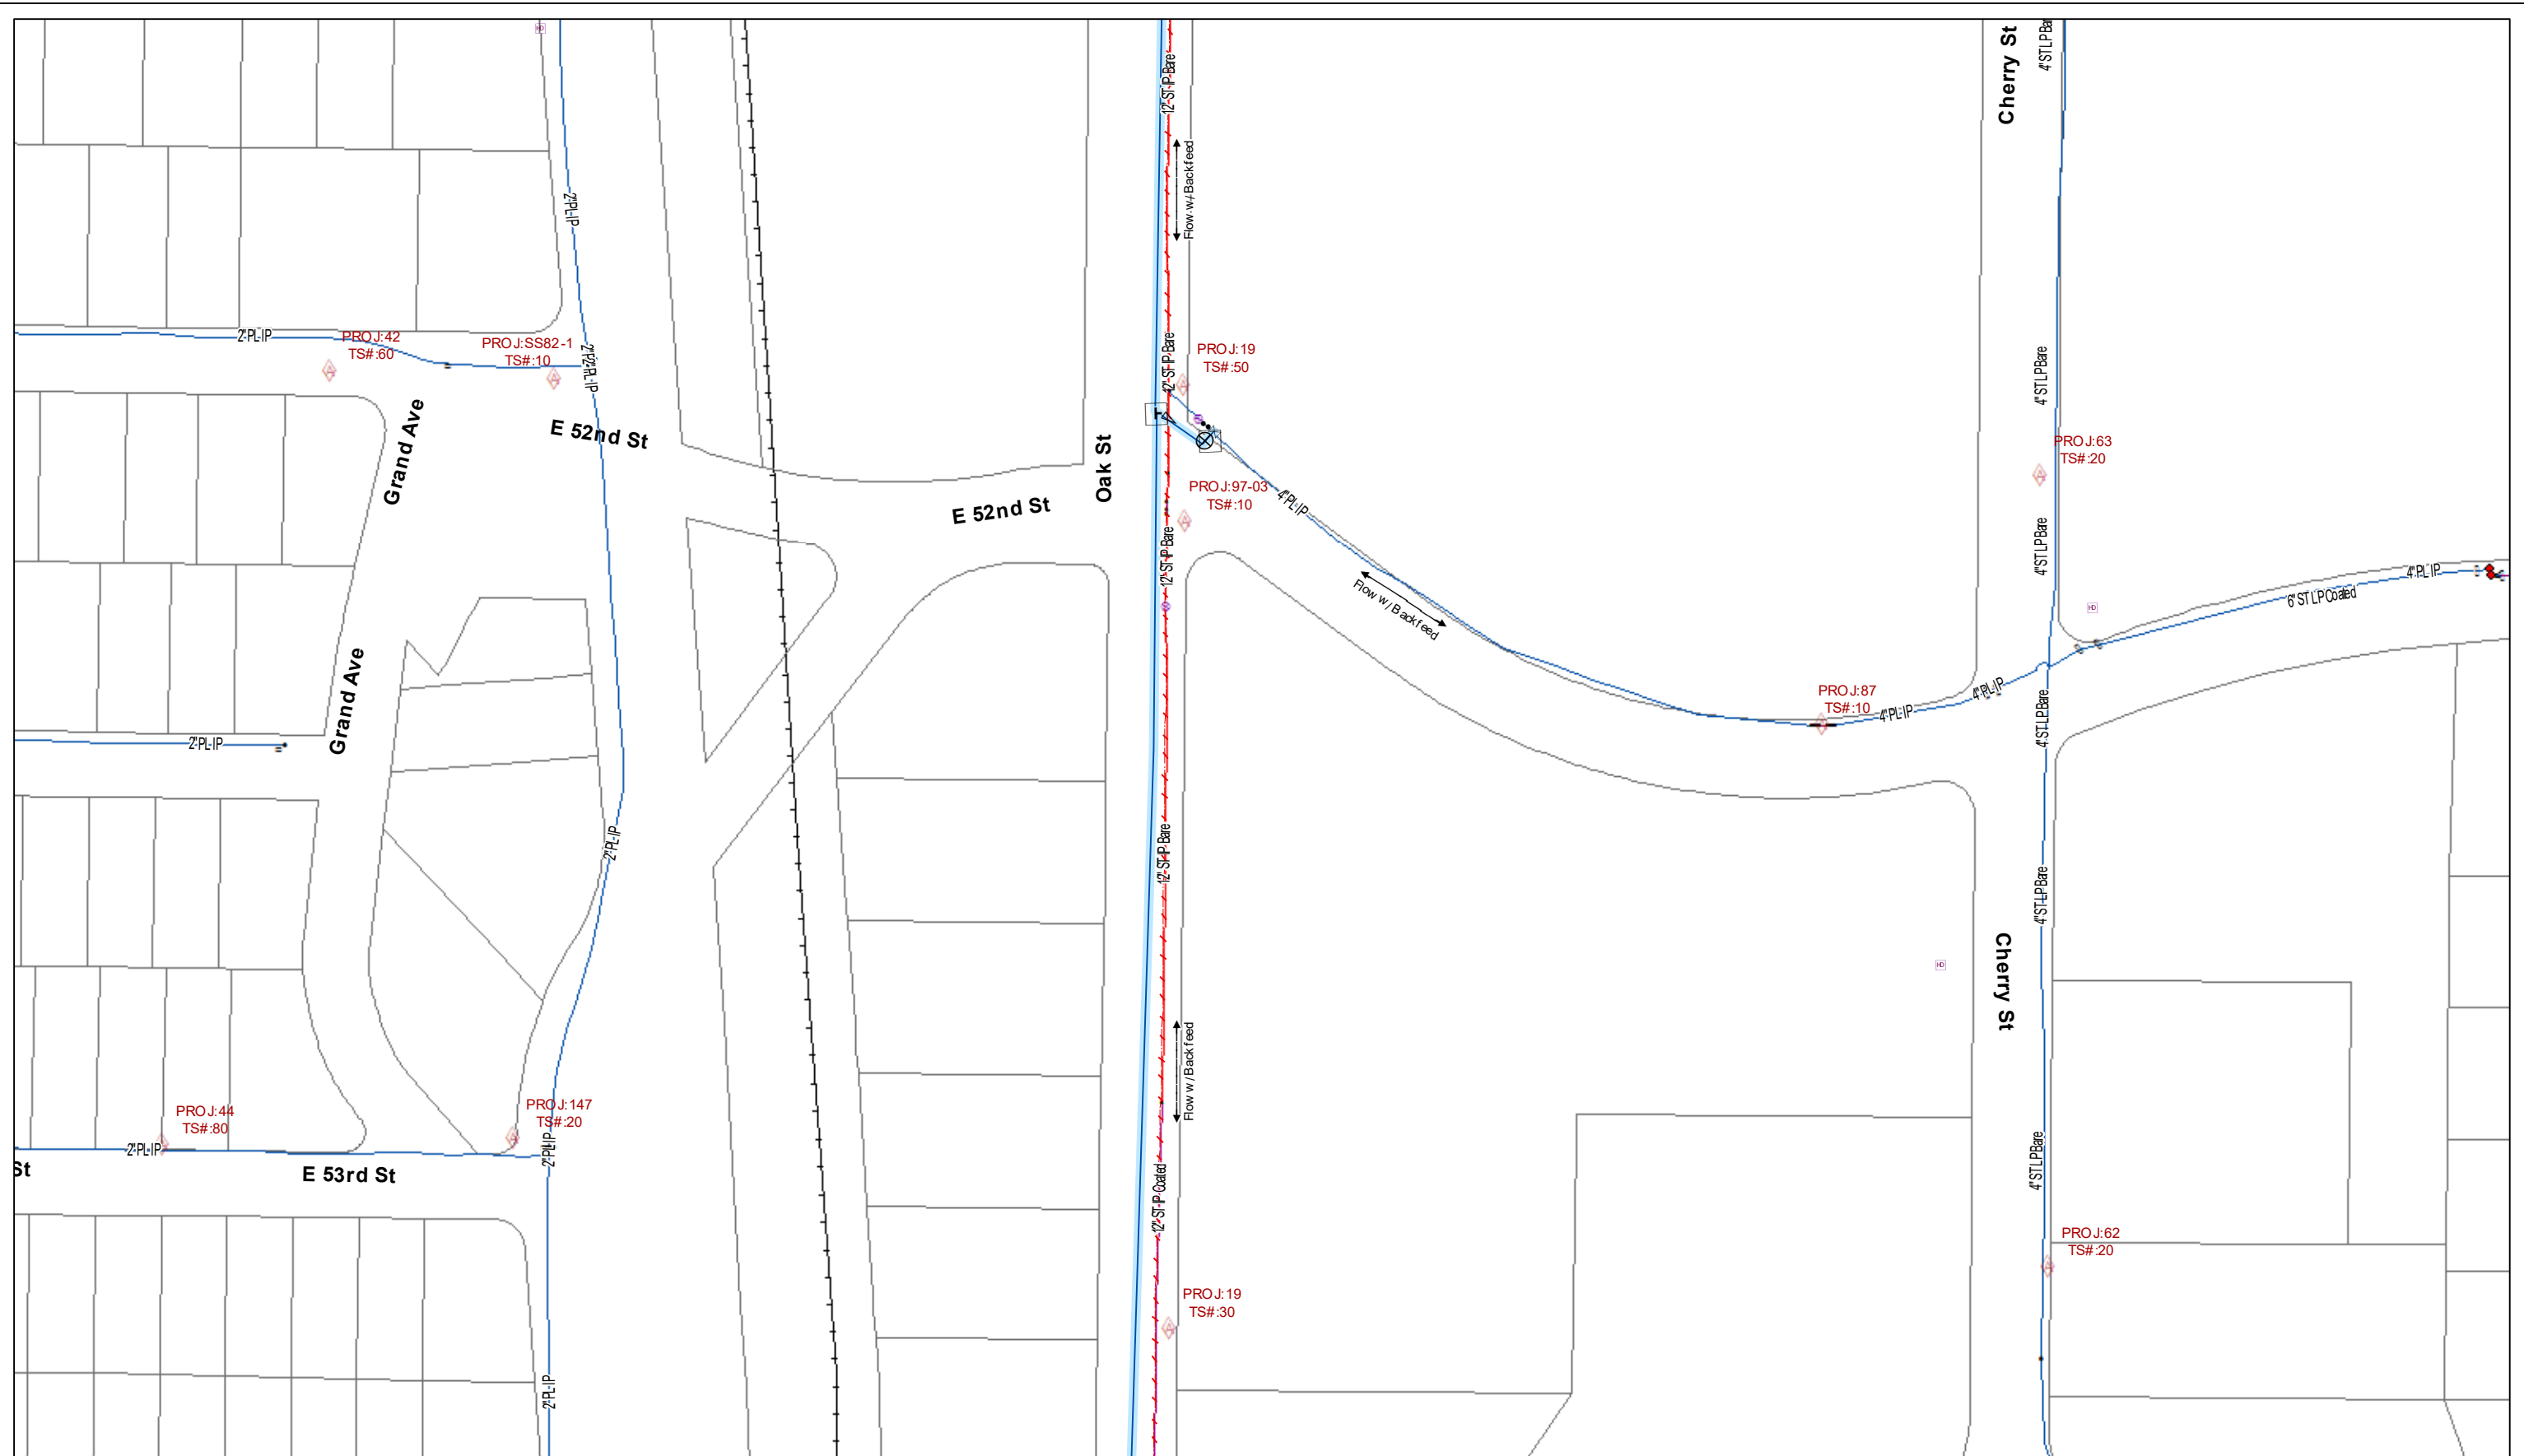

Job Description: KC Route 11 Strategic Header Phase C

Maximo Work Order: 21514402  
 Project #: 803986

**Job Description: KC Route 11 Strategic Header Phase C**

**Maximo Work Order: 21514402**  
**Project #: 803986**

**PAGE 3 OF 7**

**Job Description: KC Route 11 Strategic Header Phase C**

**Maximo Work Order: 21514402**  
**Project #: 803986**

**Job Description: KC Route 11 Strategic Header Phase C**

**Maximo Work Order: 21514402**  
**Project #: 803986**

**Job Description: KC Route 11 Strategic Header Phase C**

**Maximo Work Order: 21514402**  
**Project #: 803986**

**Job Description: KC Route 11 Strategic Header Phase C**

**Maximo Work Order: 21514402**  
**Project #: 803986**