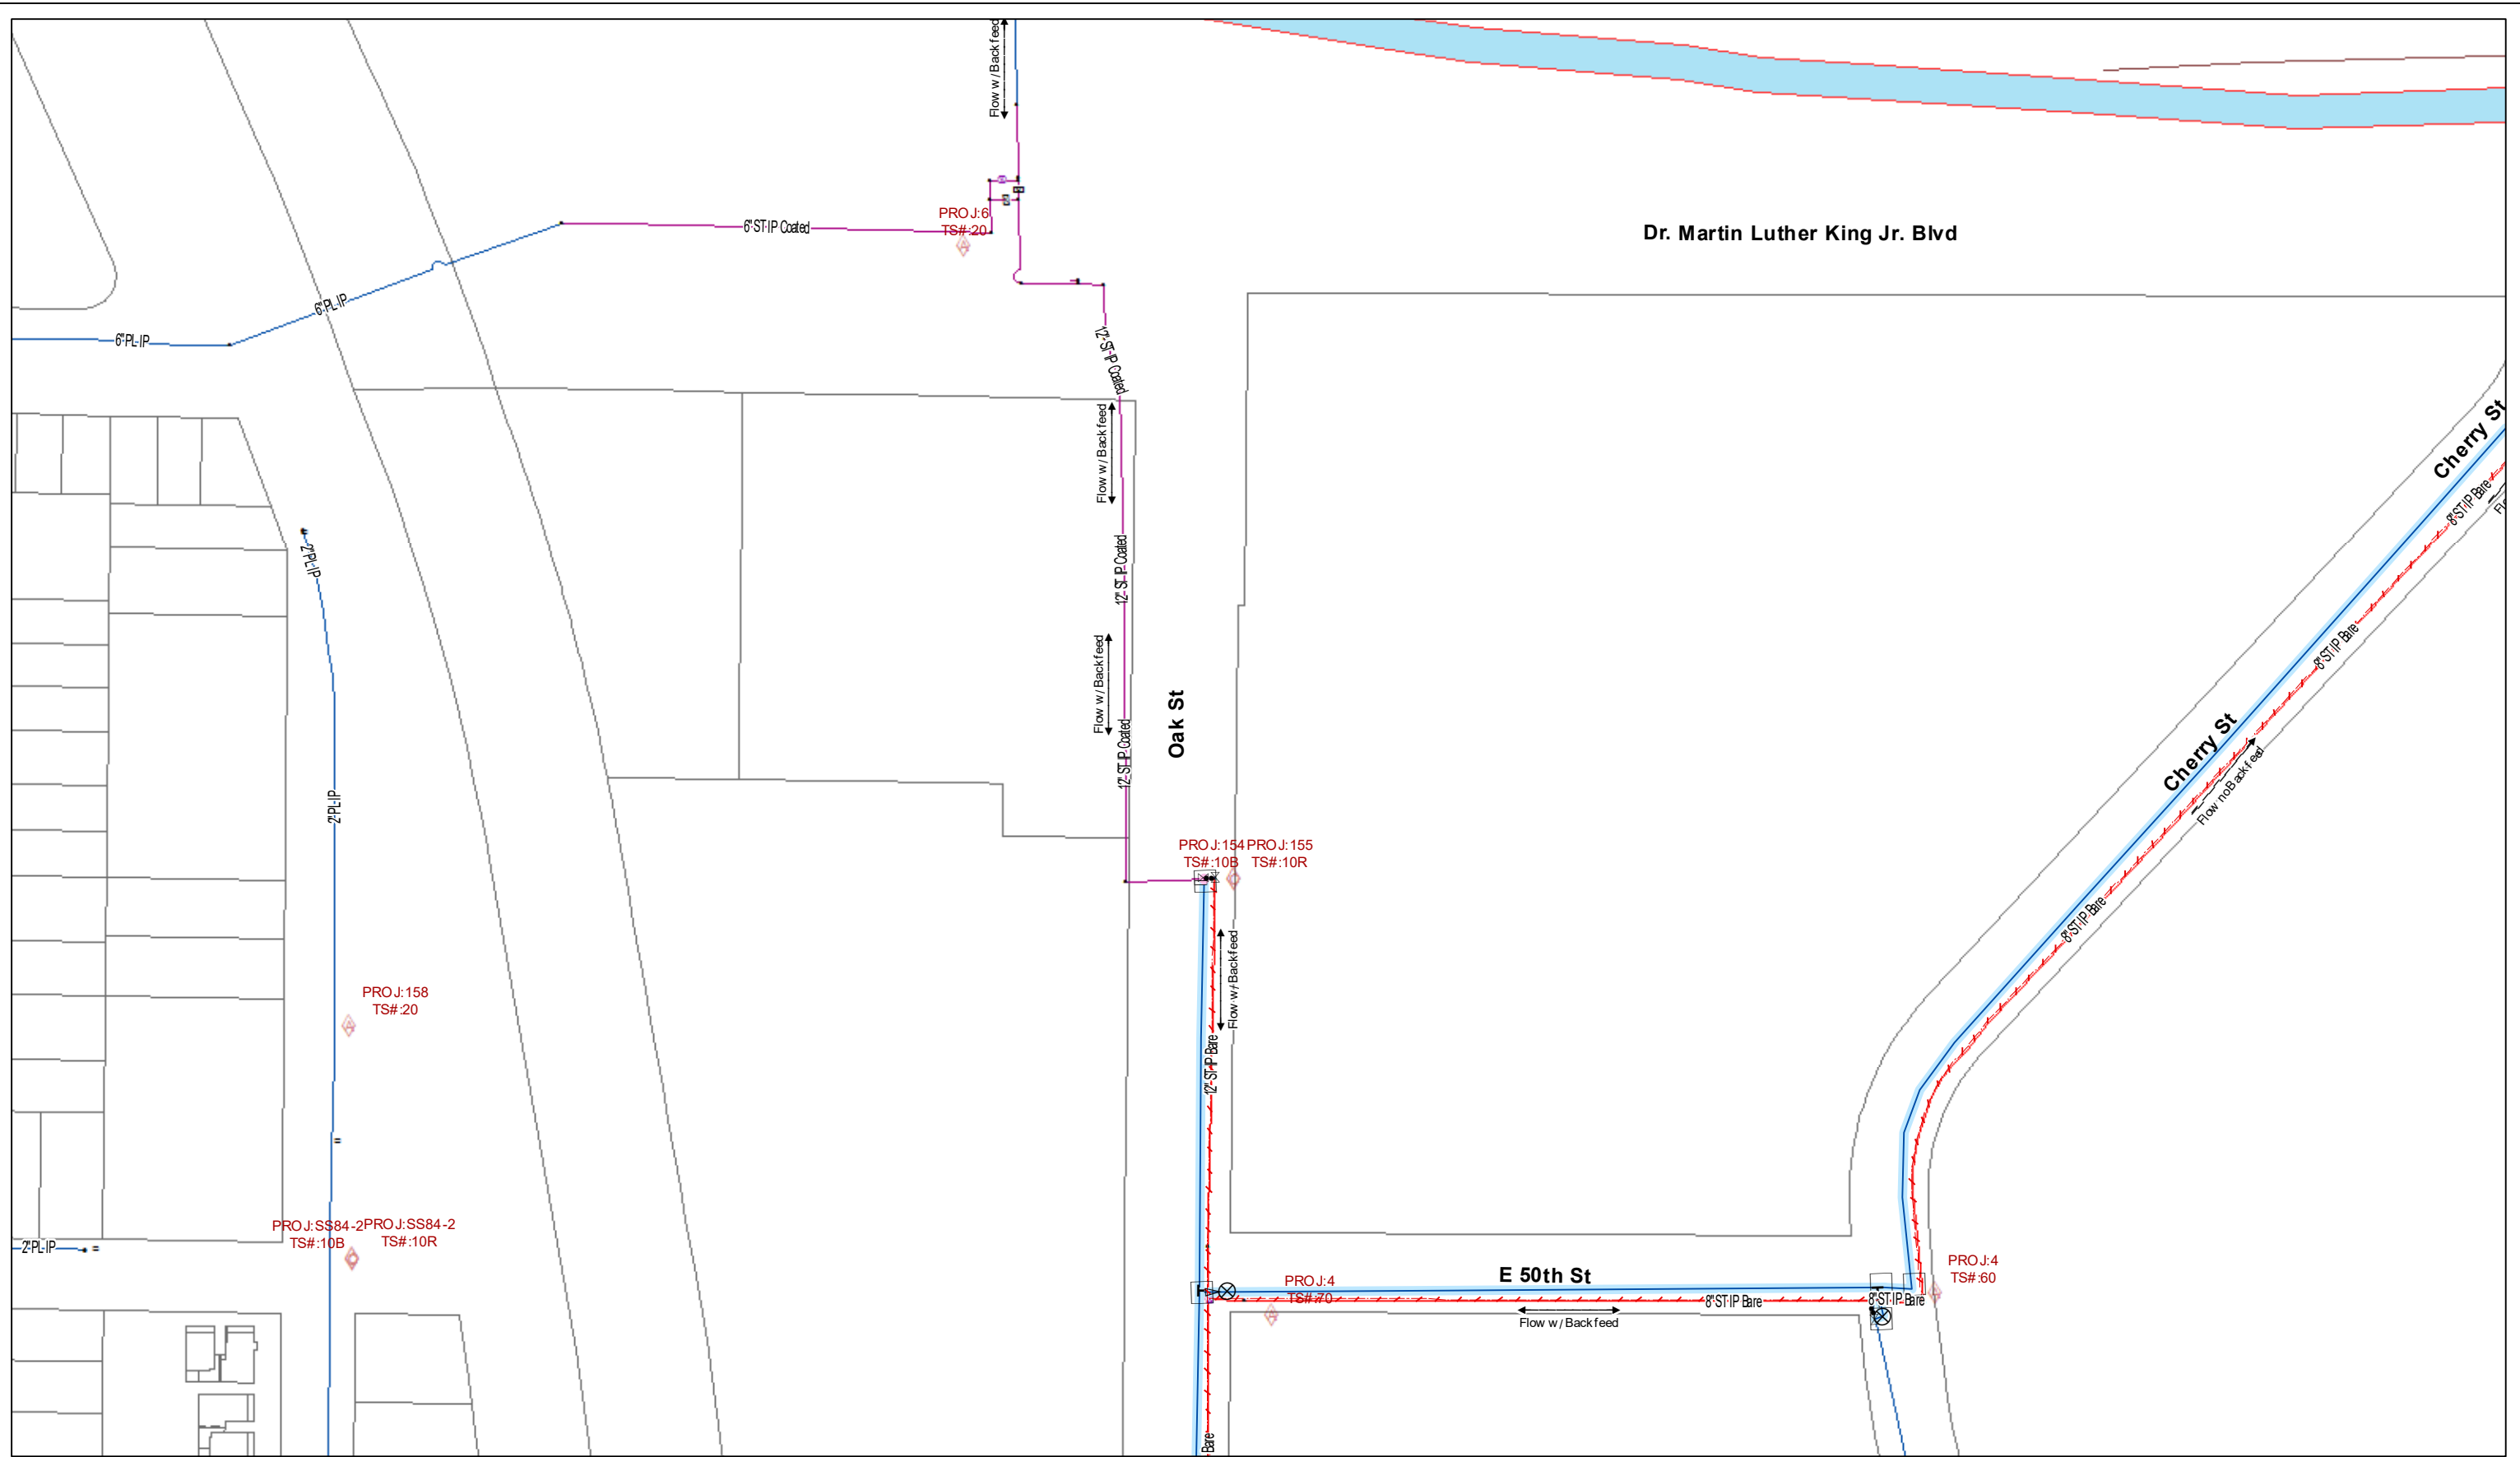

Job Description: KC Route 11 Strategic Header Phase C

Maximo Work Order: 21514402  
 Project #: 803986

**Job Description: KC Route 11 Strategic Header Phase C**

**Maximo Work Order: 21514402**  
**Project #: 803986**

**PAGE 3 OF 7**

**Job Description: KC Route 11 Strategic Header Phase C**

**Maximo Work Order: 21514402**  
**Project #: 803986**

**Job Description: KC Route 11 Strategic Header Phase C**

**Maximo Work Order: 21514402**  
**Project #: 803986**

**Job Description: KC Route 11 Strategic Header Phase C**

**Maximo Work Order: 21514402**  
**Project #: 803986**

**Job Description: KC Route 11 Strategic Header Phase C**

**Maximo Work Order: 21514402**  
**Project #: 803986**