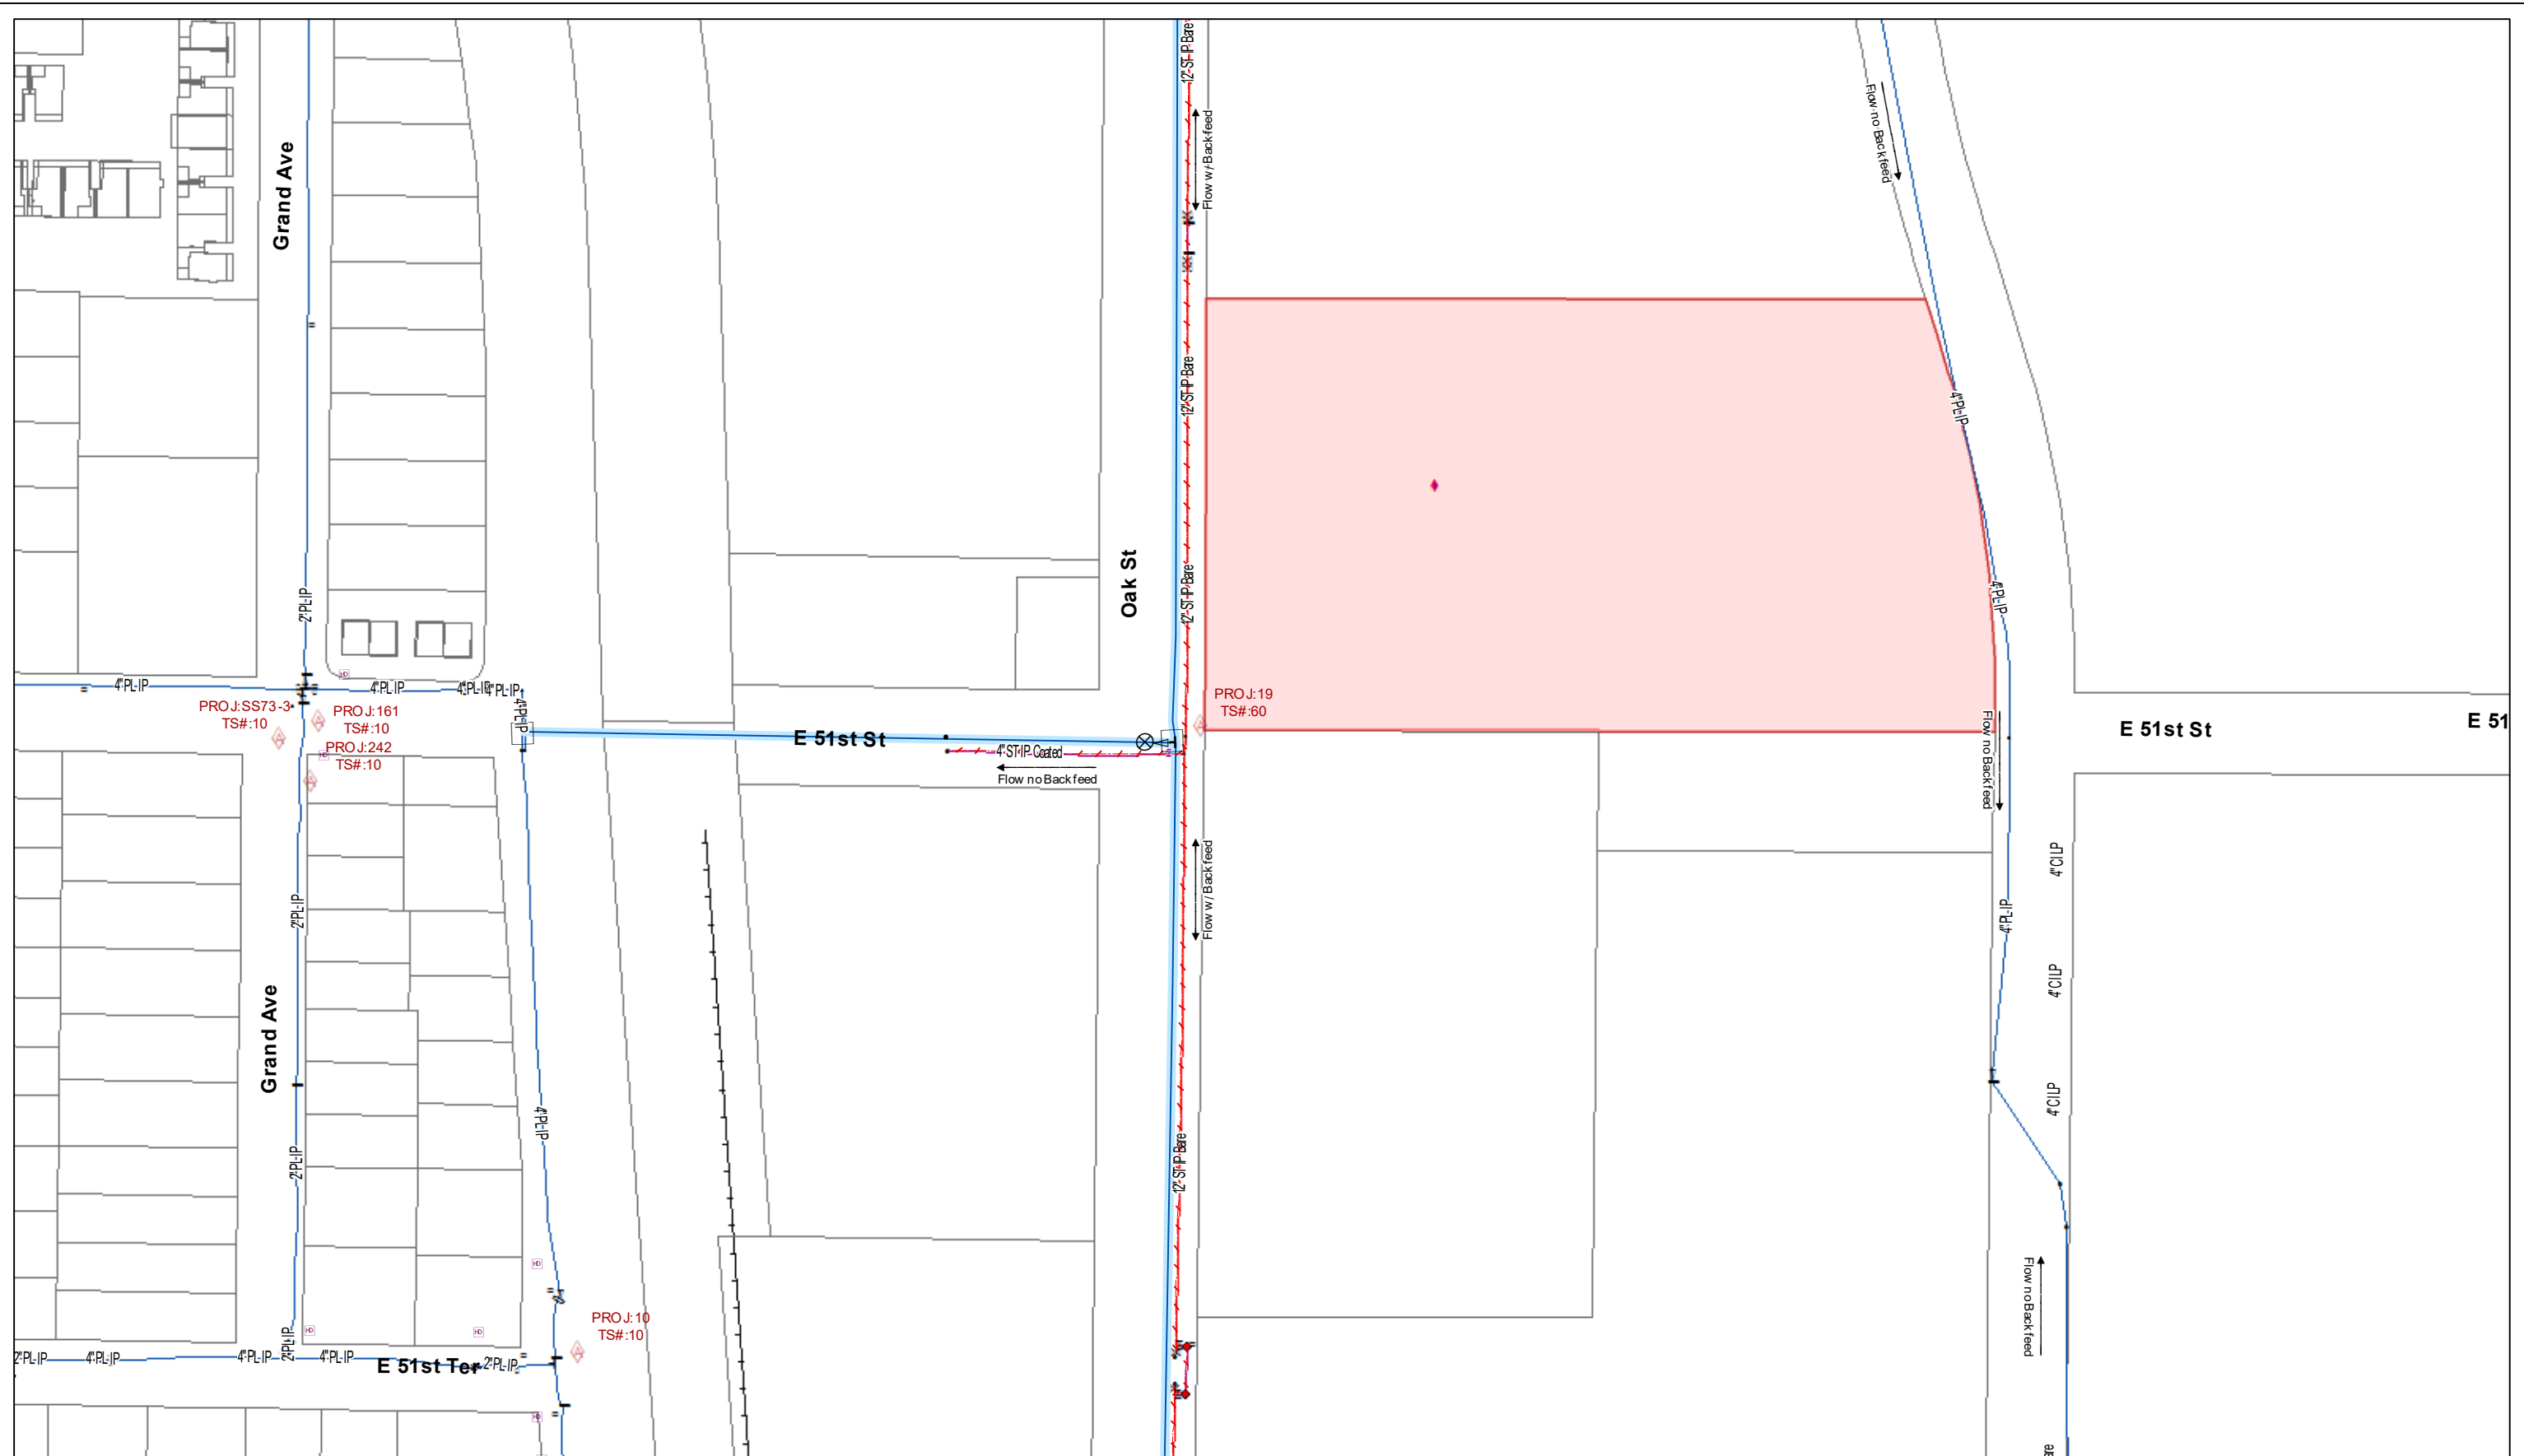

Job Description: KC Route 11 Strategic Header Phase C

Maximo Work Order: 21514402  
 Project #: 803986

**Job Description: KC Route 11 Strategic Header Phase C**

**Maximo Work Order: 21514402**  
**Project #: 803986**

**PAGE 3 OF 7**

**Job Description: KC Route 11 Strategic Header Phase C**

**Maximo Work Order: 21514402**  
**Project #: 803986**

**Job Description: KC Route 11 Strategic Header Phase C**

**Maximo Work Order: 21514402**  
**Project #: 803986**

**Job Description: KC Route 11 Strategic Header Phase C**

**Maximo Work Order: 21514402**  
**Project #: 803986**

**Job Description: KC Route 11 Strategic Header Phase C**

**Maximo Work Order: 21514402**  
**Project #: 803986**