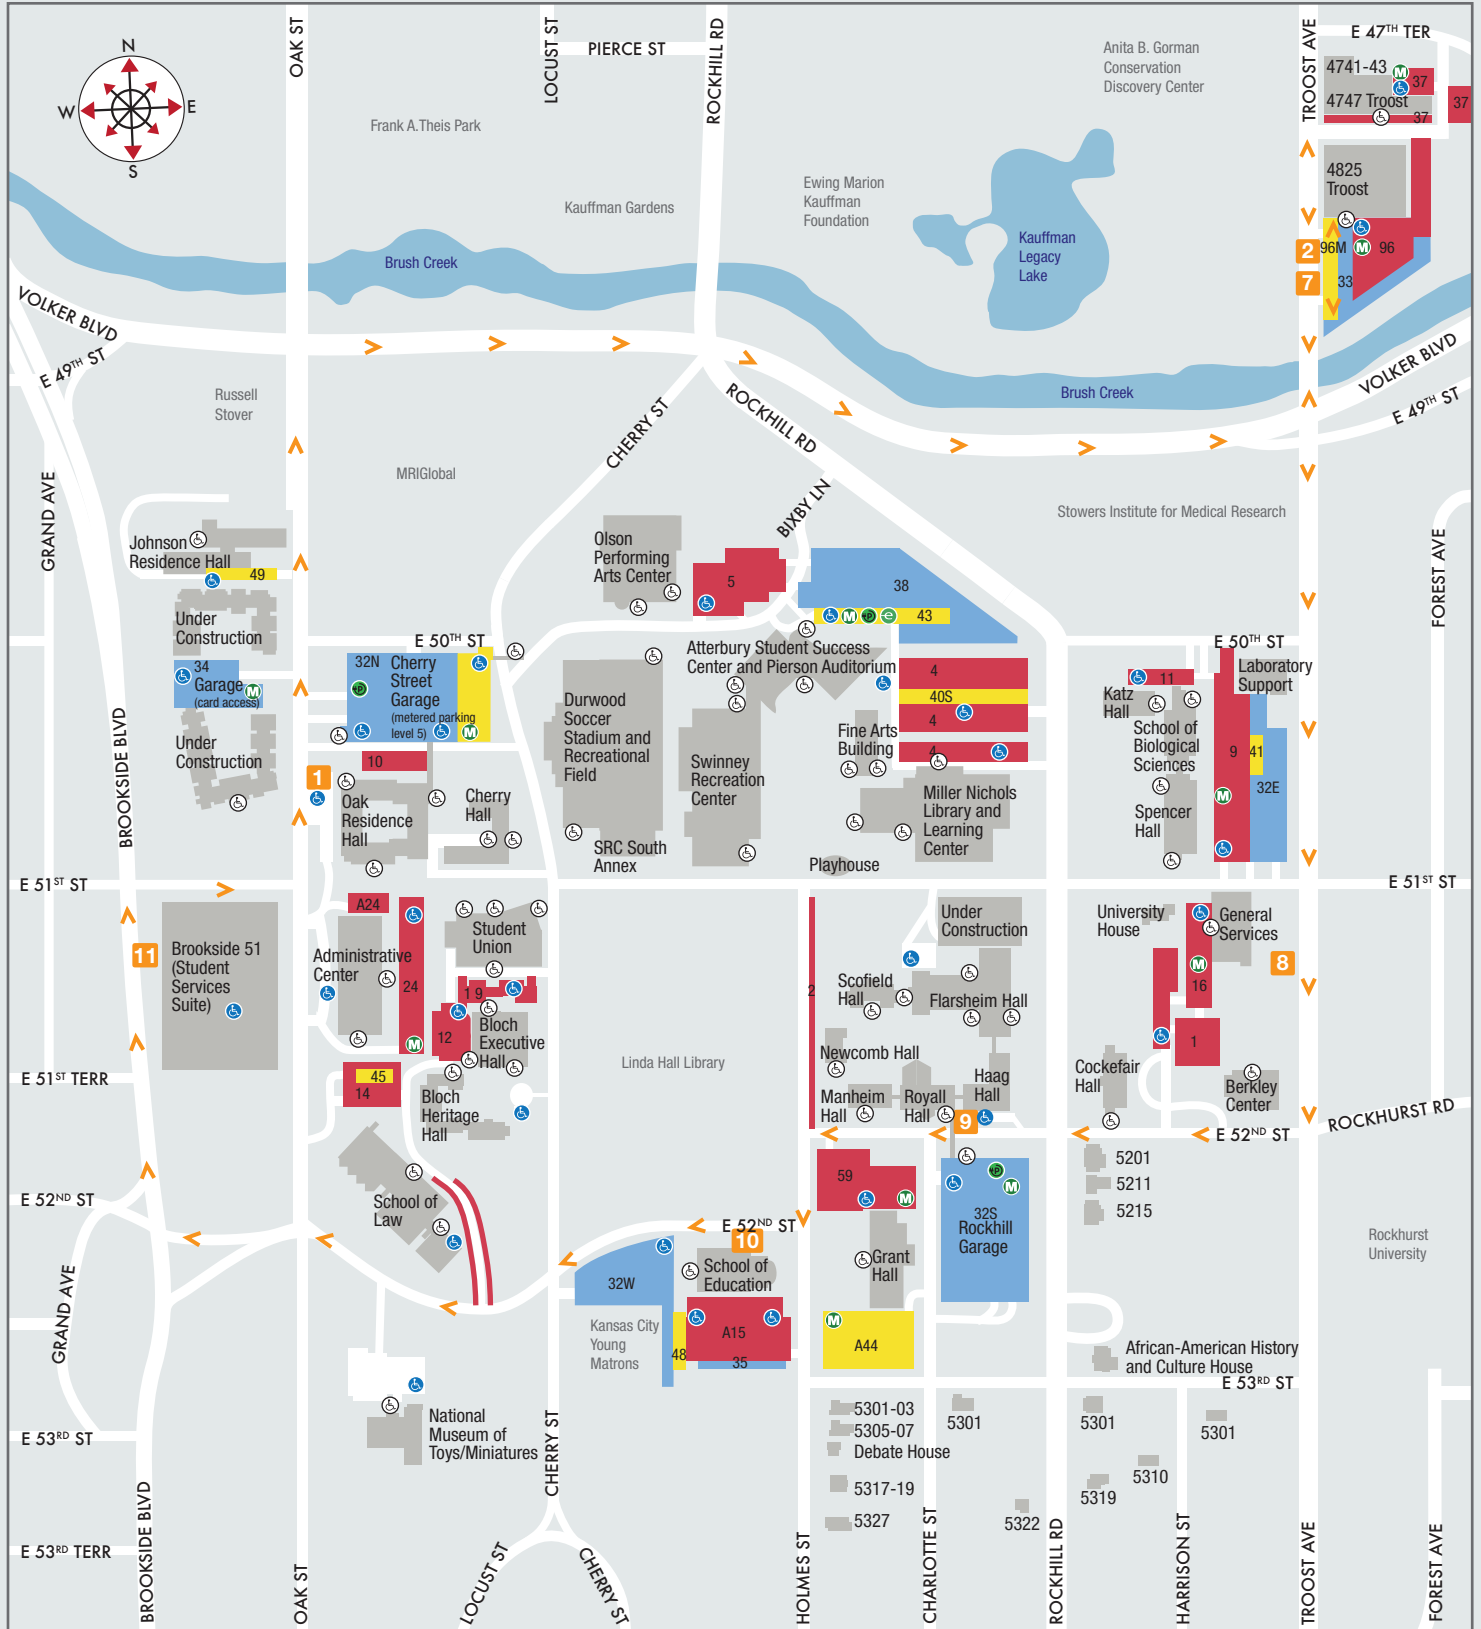

# Buildings and Parking

University of Missouri-Kansas City  
Volker campus

**NO FREE PARKING ON CAMPUS - DAY OR NIGHT**

- Metered parking
- Student permit parking
- Faculty/staff permit parking
- Electric vehicle charging station
- Enterprise CarShare
- Shuttle stop
- Shuttle route
- Motorcycle parking
- Accessible entrance
- Accessible parking

# UMKC Volker campus buildings and addresses

---

**Administrative Center**, 5115 Oak St., 64112

**African-American History and Culture House**,  
5245 Rockhill Road, 64110

**Atterbury Student Success Center**,  
5000 Holmes St., 64110

**Cherry Hall**, 5030 Cherry St., 64110

**Cherry Street Parking Garage**, 5001 Oak St., 64112  
**Mail Services**, 5009 Oak St., 64112  
**Police**, 5005 Oak St., 64112

**Cockefair Hall**, 5121 Rockhill Road, 64110

**Manheim Hall**, 710 E. 52nd St., 64110

**Miller Nichols Library and Learning Center**,  
800 E. 51st St., 64110

**National Museum of Toys and Miniatures**  
5235 Oak St., 64112

**Newcomb Hall**, 5123 Holmes St., 64110