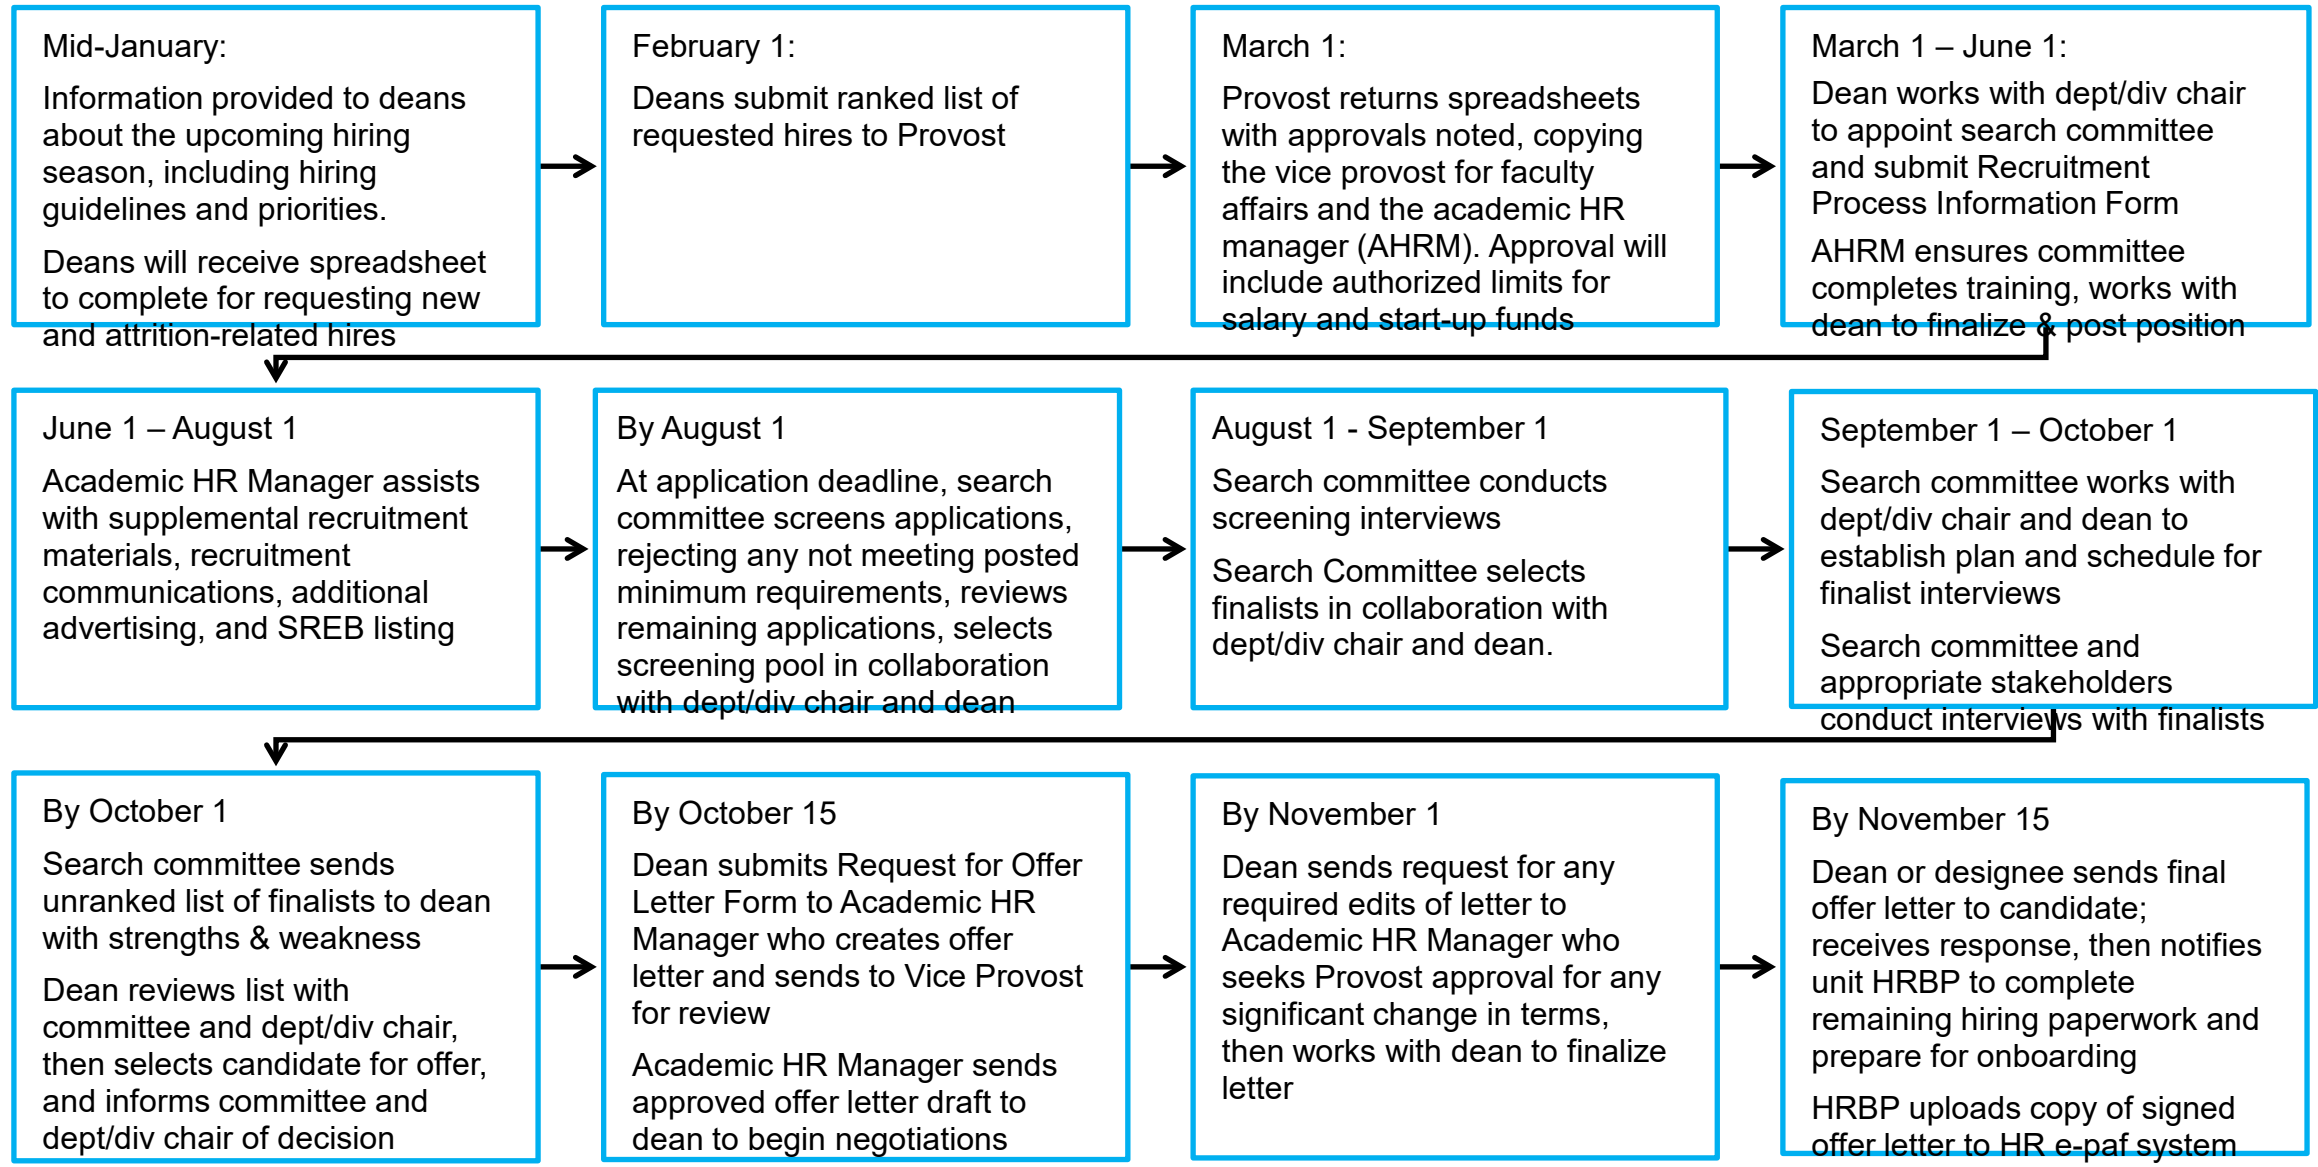

FACULTY HIRING WORKFLOW – Effective 9/1/2023

Note: Dates shown are intended to represent sequence and an idealized timeline for steps in typical AY searches. Variability is expected across units and contexts.

OFF-CYCLE ATTRITION HIRING WORKFLOW – Effective 9/1/2023